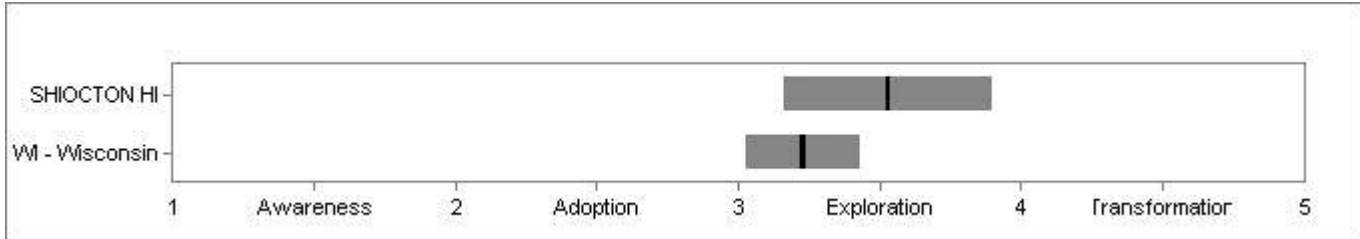

WI - Wisconsin: Mean = 4.17 Variation = 0.24

Condition: Systems and Leadership

SHIOCTON HI: Mean = 3.39 Variation = 0.32

WI - Wisconsin: Mean = 3.23 Variation = 0.27

Indicator: Systems Thinking and Process Reengineering