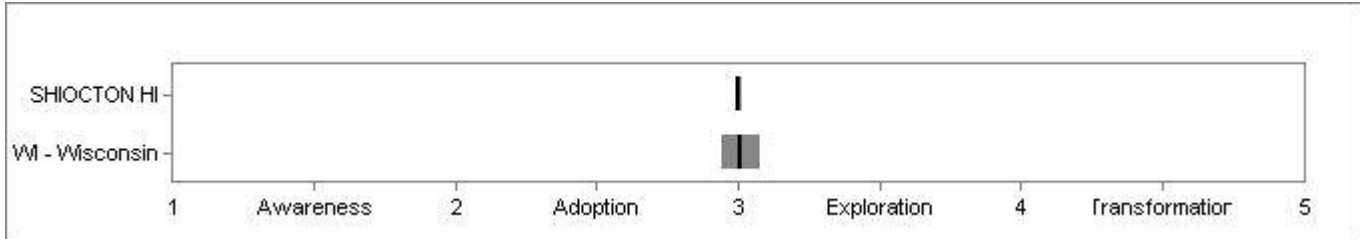

Indicator: Administrator Proficiency

SHIOCTON HI: Mean = 3   Variation = 0

WI - Wisconsin: Mean = 3.01   Variation = 0.07