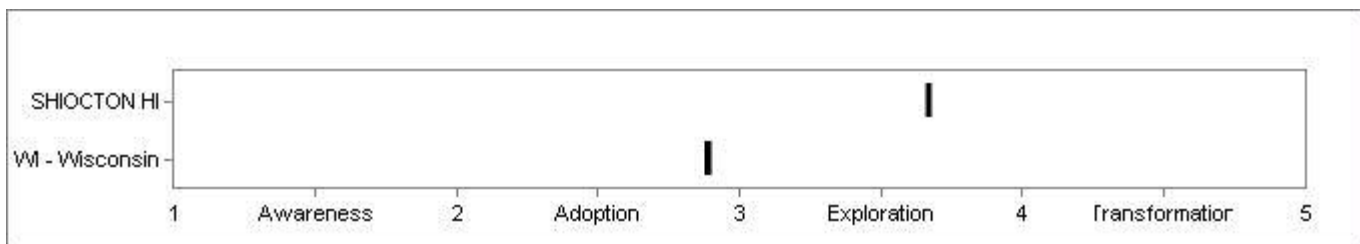

Indicator: Sound Base in Research and Best Practices

SHIOCTON HI: Mean = 3.67   Variation = 0.01
WI - Wisconsin: Mean = 2.89   Variation = 0

Condition: Educator Proficiency