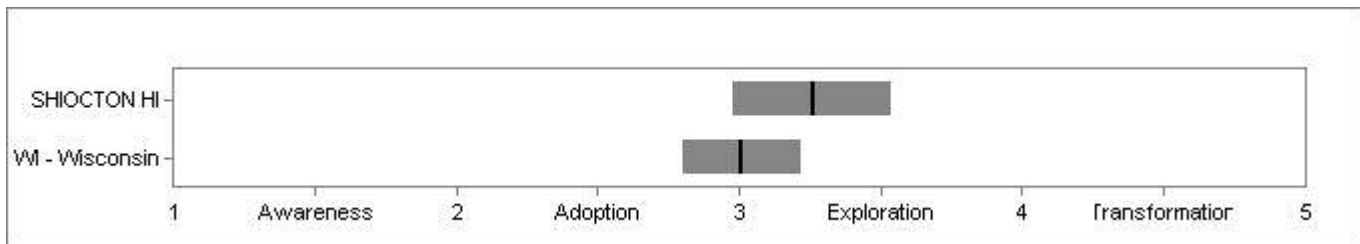

Indicator: Range of Use

SHIOCTON HI: Mean = 3.26   Variation = 0.28
WI - Wisconsin: Mean = 3.01   Variation = 0.21