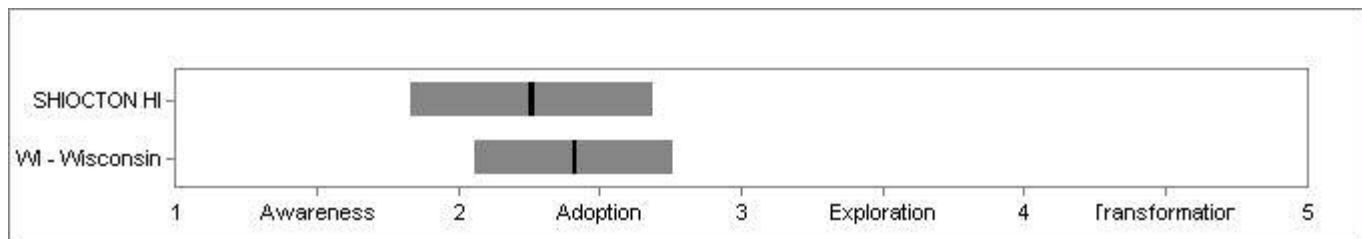

WI - Wisconsin: Mean = 2.49 Variation = 0.37

Indicator: Digital-Age Vision for Learners

SHIOCTON HI: Mean = 3.07 Variation = 0.65

WI - Wisconsin: Mean = 2.6 Variation = 0.38

Indicator: Sound Base in Research and Best Practices

SHIOCTON HI: Mean = 2.66 Variation = 0.3

WI - Wisconsin: Mean = 2.6 Variation = 0.31

Indicator: Community Linkages

SHIOCTON HI: Mean = 2.26 Variation = 0.43

WI - Wisconsin: Mean = 2.41 Variation = 0.35

Indicator: Stakeholder Commitment