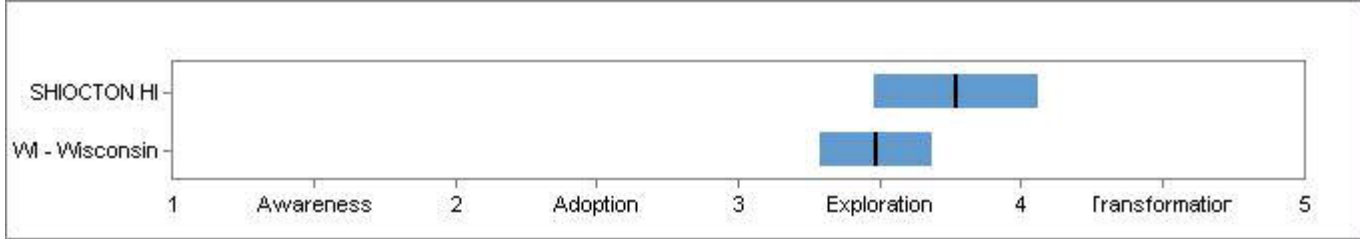

SHIOCTON HI: Mean = 4.04 Variation = 0.65

WI - Wisconsin: Mean = 3.28 Variation = 0.46

Condition: Robust Access Anywhere, Anytime

SHIOCTON HI: Mean = 3.77 Variation = 0.29

WI - Wisconsin: Mean = 3.49 Variation = 0.2