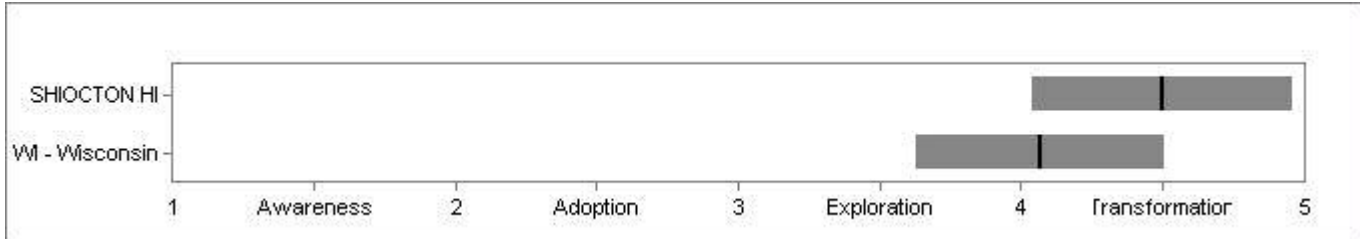

Indicator: Digital Equity: Gender

SHIOCTON HI: Mean = 4.5   Variation = 0.46

WI - Wisconsin: Mean = 4.07   Variation = 0.44