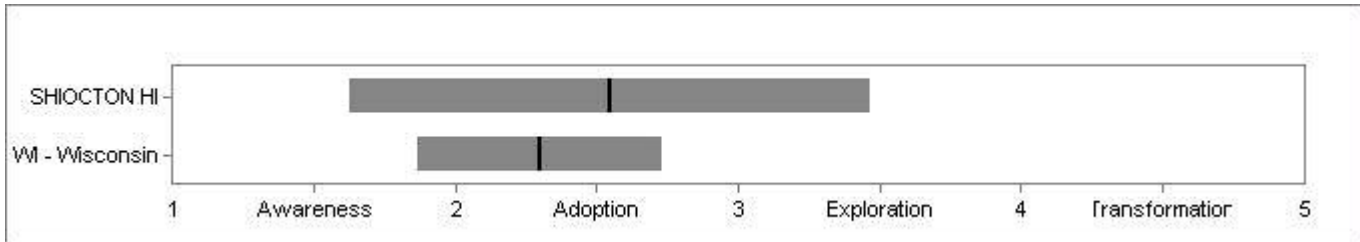

Indicator: Communication

SHIOCTON HI: Mean = 2.55   Variation = 0.92

WI - Wisconsin: Mean = 2.3   Variation = 0.43