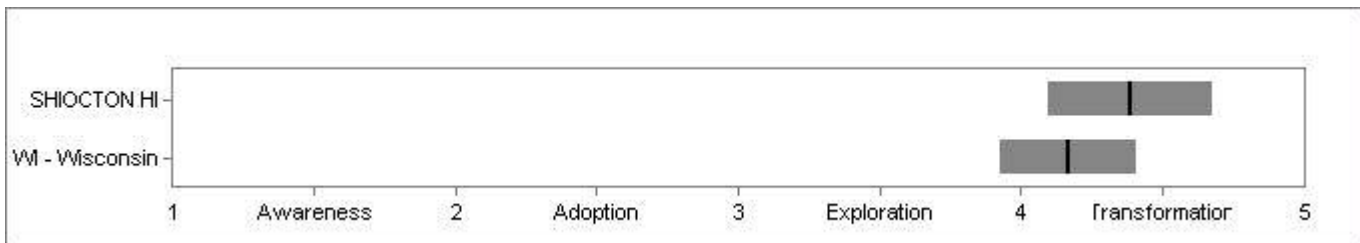

Indicator: Technical Support

SHIOCTON HI: Mean = 4.14 Variation = 0.17

WI - Wisconsin: Mean = 3.29 Variation = 0.22

Indicator: Technology-Ready Facilities

SHIOCTON HI: Mean = 3.87 Variation = 0.42

WI - Wisconsin: Mean = 3.37 Variation = 0.19

Indicator: Virtual Learning Opportunities

SHIOCTON HI: Mean = 2.75 Variation = 0.61

WI - Wisconsin: Mean = 2.13 Variation = 0.18

Indicator: Administrative Processes and Operations

SHIOCTON HI: Mean = 4.39 Variation = 0.29