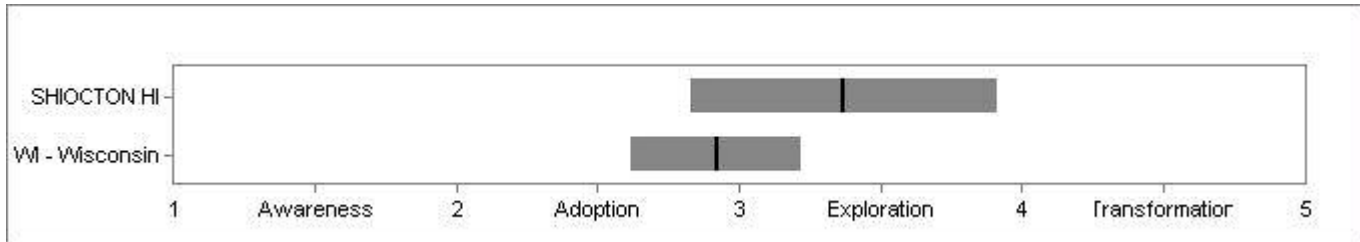

SHIOCTON HI: Mean = 3.43 Variation = 0.29

WI - Wisconsin: Mean = 3.02 Variation = 0.23

Indicator: Learning Environment

SHIOCTON HI: Mean = 3.26 Variation = 0.54

WI - Wisconsin: Mean = 2.81 Variation = 0.29

Indicator: Alignment To the Vision

SHIOCTON HI: Mean = 3.61 Variation = 0.06
WI - Wisconsin: Mean = 3.42 Variation = 0.24

Indicator: Relevance

SHIOCTON HI: Mean = 3.37 Variation = 0.54
WI - Wisconsin: Mean = 2.92 Variation = 0.3