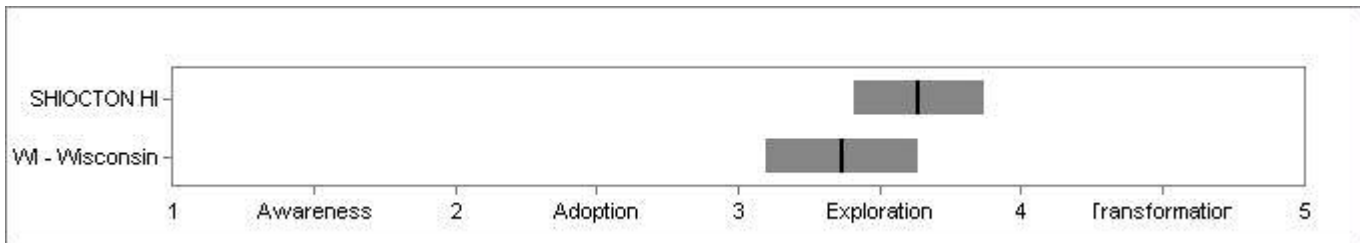

WI - Wisconsin: Mean = 2.8 Variation = 0.49

Indicator: Administrator Proficiency

SHIOCTON HI: Mean = 3 Variation = 0

WI - Wisconsin: Mean = 3.01 Variation = 0.07

Indicator: Professional Development

SHIOCTON HI: Mean = 3.64 Variation = 0.23