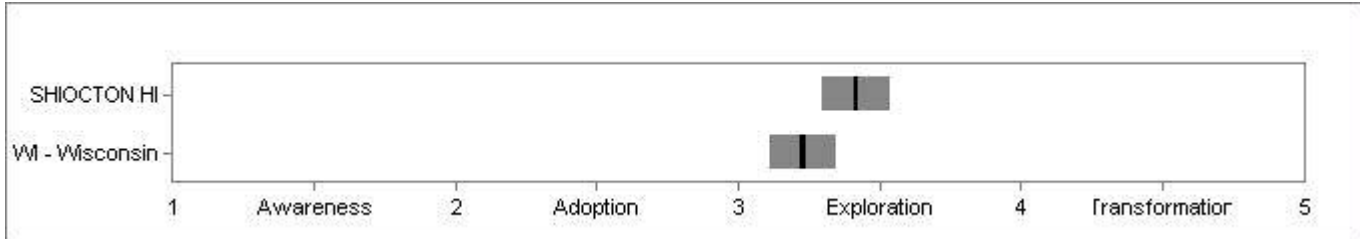

WI - Wisconsin: Mean = 2.99 Variation = 0.12

Indicator: Planning and Design

SHIOCTON HI: Mean = 2.93 Variation = 0

WI - Wisconsin: Mean = 2.81 Variation = 0

Indicator: Implementing Technology-Supported Learning

SHIOCTON HI: Mean = 3.18 Variation = 0.03

WI - Wisconsin: Mean = 3.17 Variation = 0.11

Indicator: Assessment Literacy

SHIOCTON HI: Mean = 2.68 Variation = 0.16

WI - Wisconsin: Mean = 2.58 Variation = 0.12

Indicator: Professional Practice and Productivity

SHIOCTON HI: Mean = 3.42 Variation = 0.12

WI - Wisconsin: Mean = 3.23 Variation = 0.12

Indicator: Social, Ethical, and Legal Issues

SHIOCTON HI: Mean = 3.27 Variation = 0.31