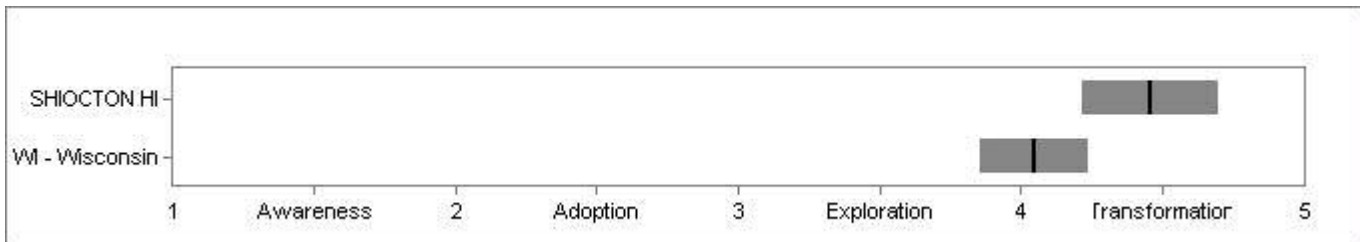

Indicator: Connectivity

SHIOCTON HI: Mean = 4.46   Variation = 0.24

WI - Wisconsin: Mean = 4.05   Variation = 0.19

Indicator: Technical Support