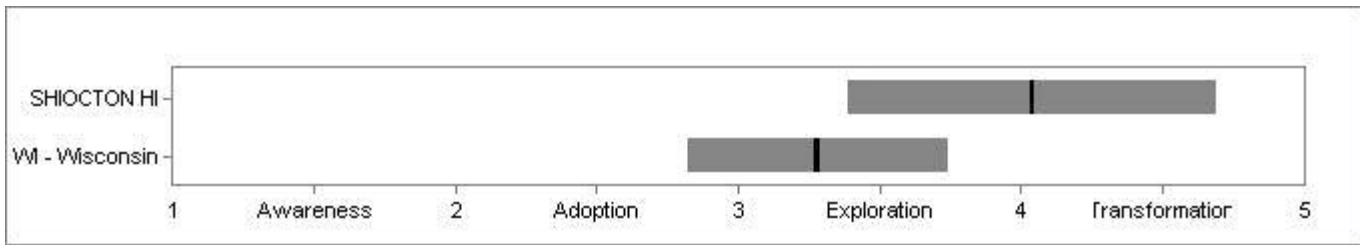

WI - Wisconsin: Mean = 3.95 Variation = 0.47

Indicator: Digital Equity: Special Needs

SHIOCTON HI: Mean = 3.76 Variation = 0.16

WI - Wisconsin: Mean = 3.59 Variation = 0.23

Indicator: Digital Equity: Systemwide

SHIOCTON HI: Mean = 4.04 Variation = 0.65

WI - Wisconsin: Mean = 3.28 Variation = 0.46

Condition: Robust Access Anywhere, Anytime

SHIOCTON HI: Mean = 3.77 Variation = 0.29

WI - Wisconsin: Mean = 3.49 Variation = 0.2