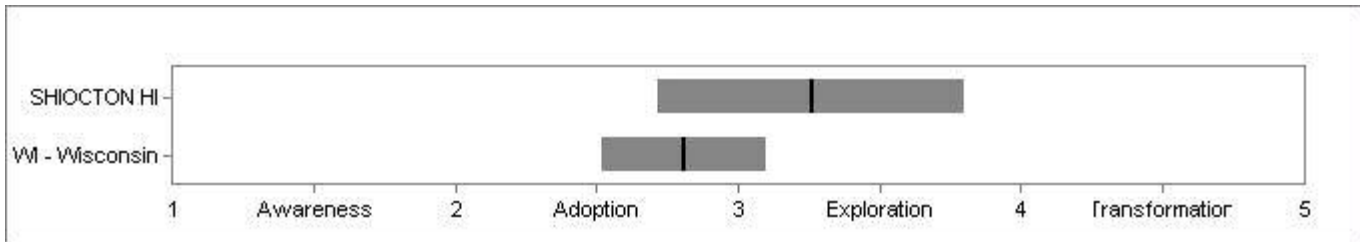

Indicator: Learning Environment

SHIOCTON HI: Mean = 3.26   Variation = 0.54

WI - Wisconsin: Mean = 2.81   Variation = 0.29

Indicator: Alignment To the Vision