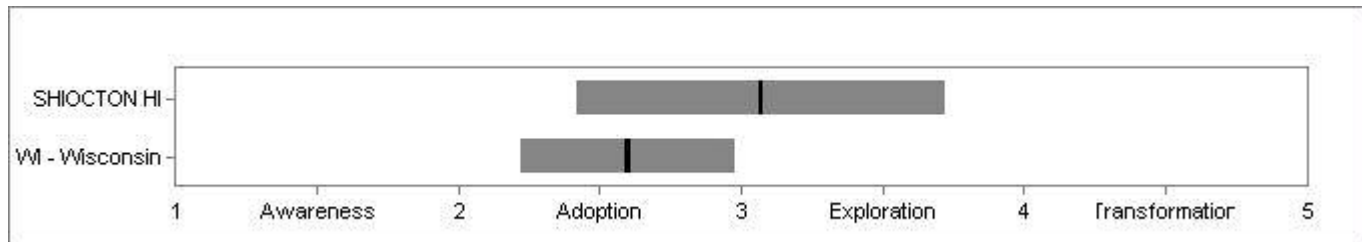

Indicator: Digital-Age Vision for Learners