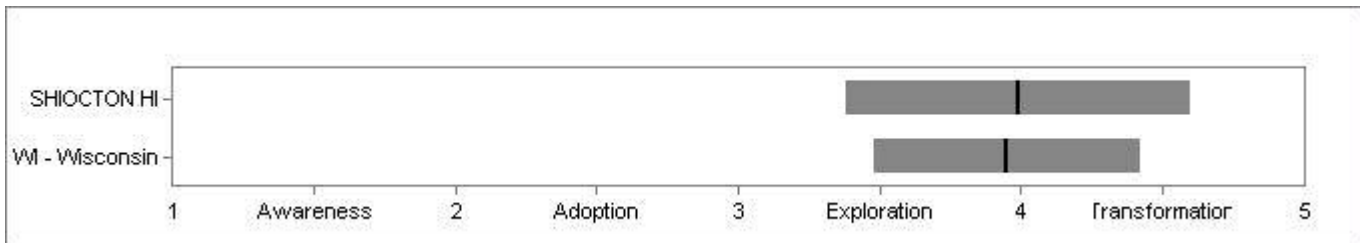

WI - Wisconsin: Mean = 3.06 Variation = 0.53

Indicator: Digital Equity: Gender

SHIOCTON HI: Mean = 4.5 Variation = 0.46

WI - Wisconsin: Mean = 4.07 Variation = 0.44

Indicator: Digital Equity: Race

SHIOCTON HI: Mean = 3.99 Variation = 0.61