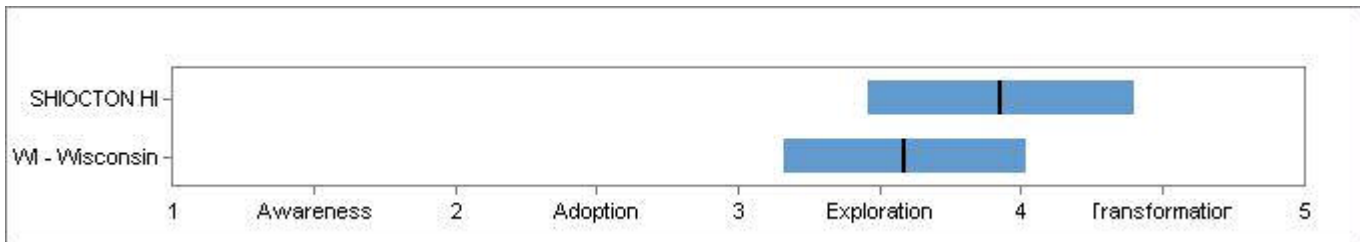

Condition: Digital-Age Equity

SHIOCTON HI: Mean = 3.93   Variation = 0.47

WI - Wisconsin: Mean = 3.59   Variation = 0.43

Indicator: Digital Equity: Socioeconomic