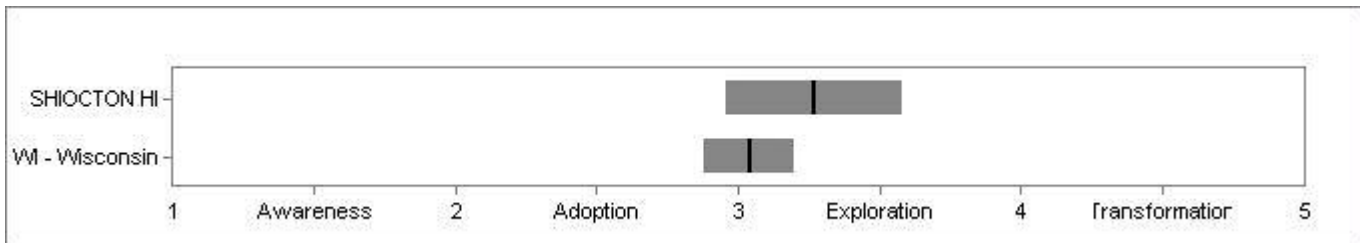

Indicator: Social, Ethical, and Legal Issues

SHIOCTON HI: Mean = 3.27   Variation = 0.31

WI - Wisconsin: Mean = 3.04   Variation = 0.16