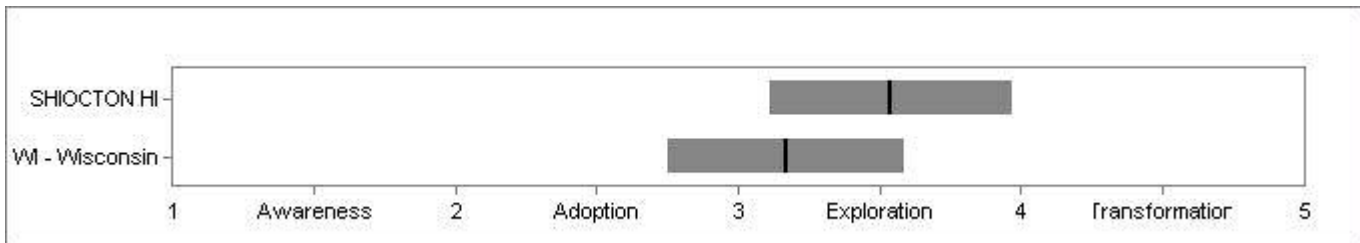

Indicator: Digital-Age Standards and Assessments

SHIOCTON HI: Mean = 3.54   Variation = 0.43

WI - Wisconsin: Mean = 3.17   Variation = 0.42