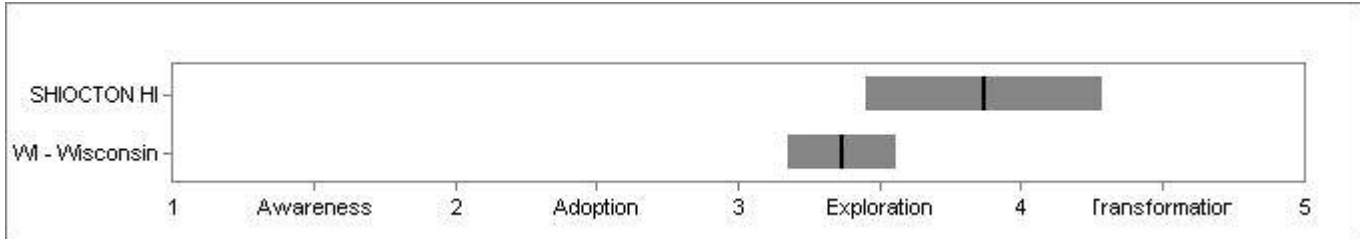

Indicator: Technology-Ready Facilities

SHIOCTON HI: Mean = 3.87   Variation = 0.42

WI - Wisconsin: Mean = 3.37   Variation = 0.19