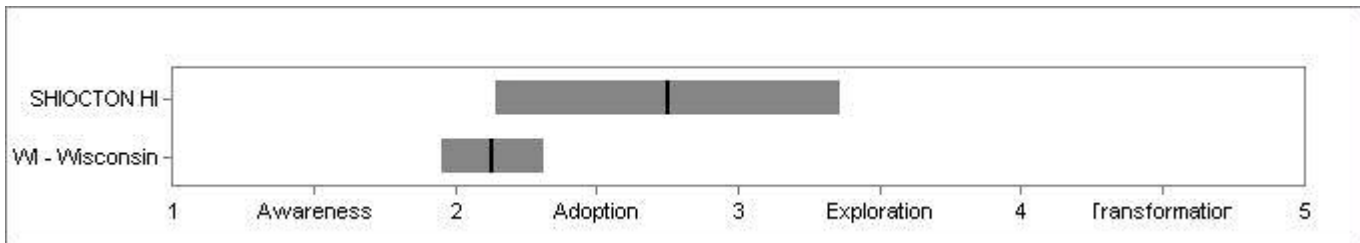

Indicator: Virtual Learning Opportunities

SHIOCTON HI: Mean = 2.75   Variation = 0.61

WI - Wisconsin: Mean = 2.13   Variation = 0.18