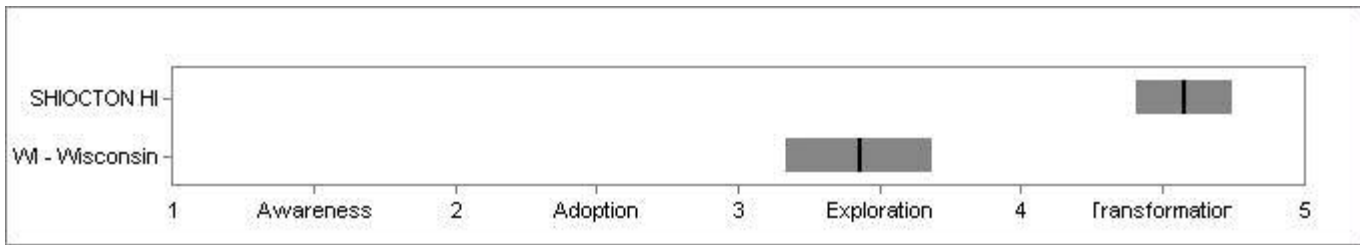

WI - Wisconsin: Mean = 3.37 Variation = 0.27

Indicator: Data-Driven Decision Making and Accountability

SHIOCTON HI: Mean = 3.43 Variation = 0.43

WI - Wisconsin: Mean = 3.31 Variation = 0.27

Indicator: Comprehensive, Prioritized Funding